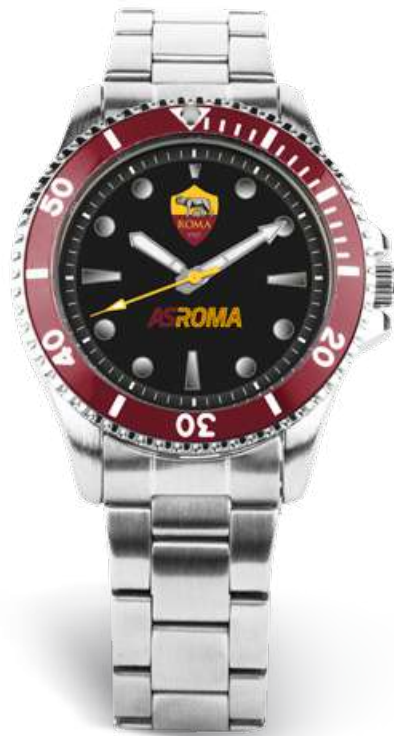

ASROMA

ARROW

ø 41 mm

Prezzo al pubblico

NOVITÀ

P-R7476UNR